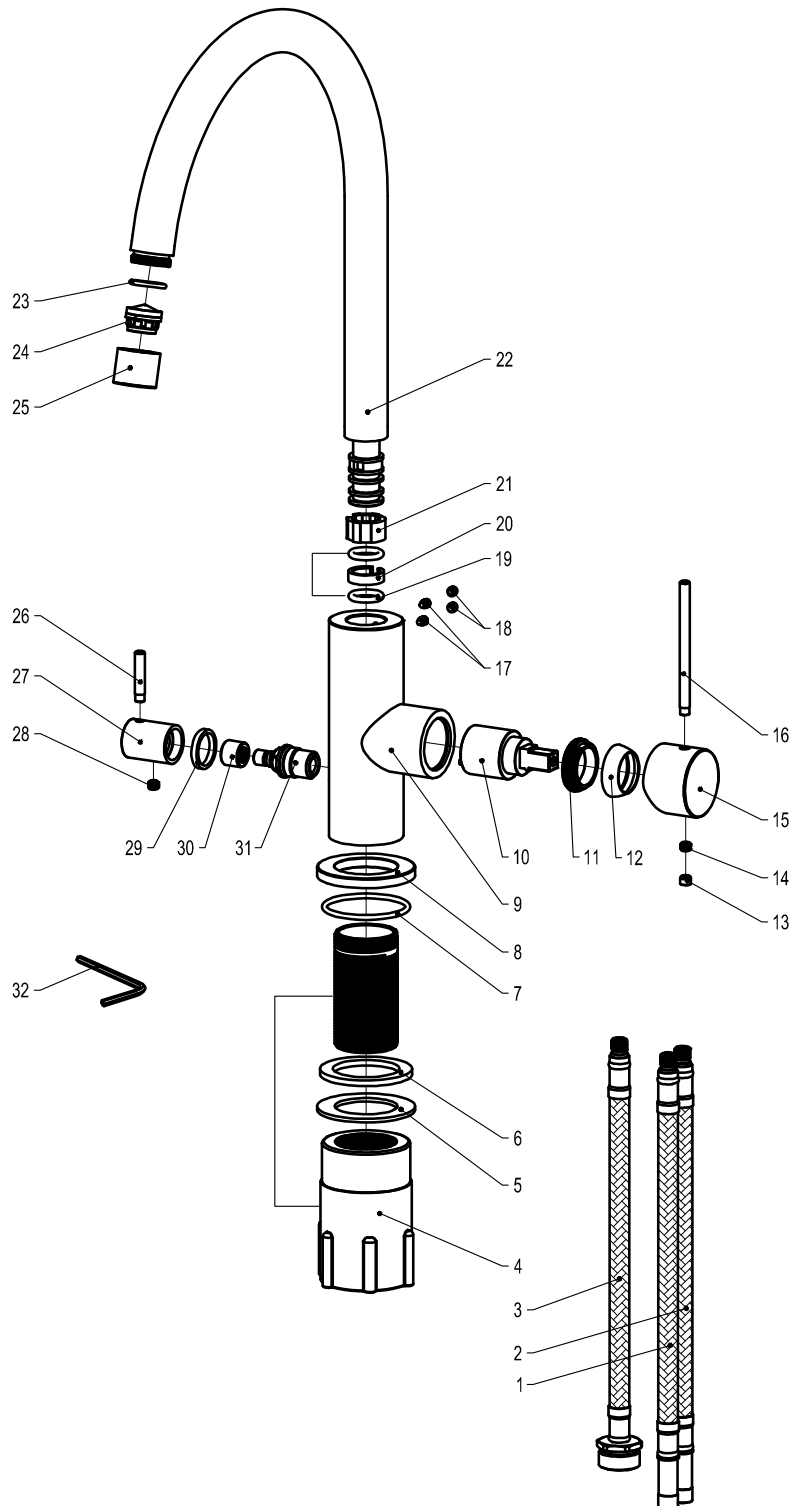

- 1 Flexible hose
- 2 Flexible hose
- 3 Flexible hose
- 4 Fixing bushing
- 5 Washer
- 6 Washer
- 7 O ring
- 8 Base
- 9 Body
- 10 Cartridge
- 11 Screw nut
- 12 Cover ring
- 13 Rubber
- 14 Inner hex screw
- 15 Handle base
- 16 Handle bar
- 17 Inner hex screw
- 18 Rubber
- 19 O ring
- 20 Rubber
- 21 Rubber
- 22 Spout
- 23 O ring
- 24 Aerator
- 25 Aerator Cover
- 26 Handle bar
- 27 Handle base
- 28 Inner hex screw
- 29 Rubber
- 30 Splined hub
- 31 Cartridge
- 32 Wrench

## Equip Rust D

Art no: 32125 RSK: 8311212

**SCANDTAP®**  
BATHROOM CONCEPTS

Scandtap AB, Olofsdalsvägen 21, 302 41 Halmstad, Sweden  
info@scandtap.com, www.scandtap.com